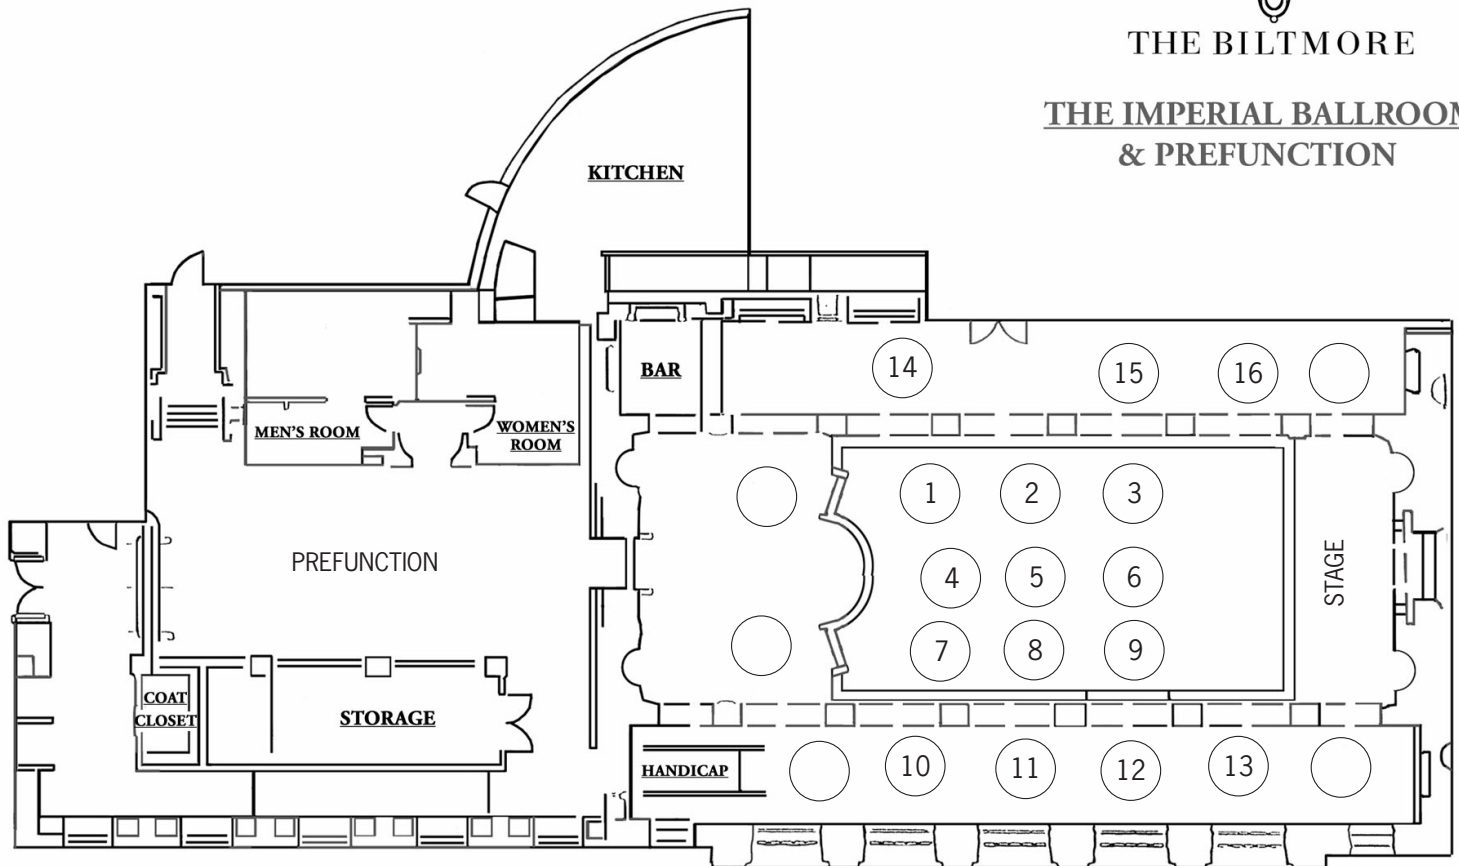

THE CAPACITY OF THE BALLROOM DEPENDS ON THE FOLLOWING FACTORS:

1. STYLE OF RECEPTION - 100% SEATING VERSUS BUFFET
2. NUMBER OF BUFFET STATIONS
3. THE DANCE FLOOR SIZE REQUIRED
4. SERVICE NEEDS AND STYLE
5. AUDIO/VISUAL NEEDS